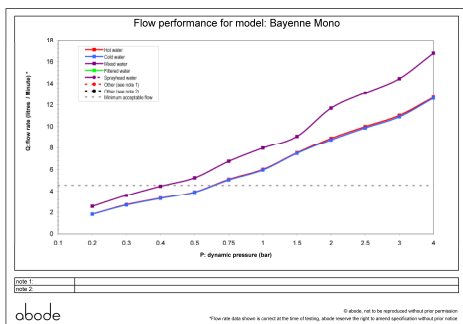

**Additional information / Parts included:**

Triangular stabiliser

**Packaged properties:**

**Box length (mm):** 605    **Box depth (mm):** 85  
**Box width (mm):** 320    **Units per outer:** 5

**Tap only weight (kg):** 3.00  
**Boxed weight (kg):** 3.96

**Product dimensions:**

- **Overall Height / projection (mm):** 322
- **Exit reach (mm):** 230
- **Exit height (mm):** 229
- **Centre distance(s):** N/A
- **Base diameter(s) (mm):** 58
- **Recommended hole diameter (mm):** Ø 35
- **Max. surface depth (mm):** 60
- **Spout diameter (mm):** 20
- **Spout aerator size:** M24

**Product flow characteristics:**

- **Min / Max water pressure (bar):** 0.50 / 5.5
- **Recommended / Max water temperature:** 46°C / 70°C
- **Part G - Mixed flow rate at 3 bar (litres / min):** 14.45
- **Control valve type:** Ceramic disc QT
- **Product flow characteristics:** Single flow
- **Non-return/Check valve(s):** Integral to H & C inlets
- **Aerator type:** Neoperl honeycomb light blue
- **Accepts revolve / spray aerator:** No
- **Spout connection method:** Locking collar
- **Tail pipe inlet / outlet size:** 1/2" BSP Male / M10
- **Inlet pipe type / length (mm):** flexible stainless braided hose / 480