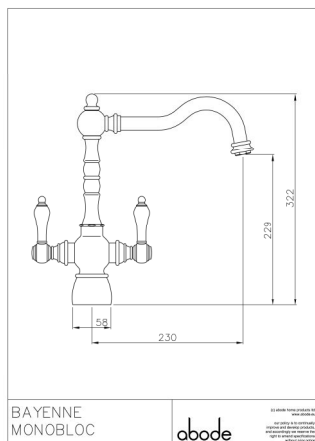

abode

*Bayenne Monobloc*

**Product Finish:** Pewter

**Product code:** AT3026  
**EAN13 barcode:** 5060048383355

**Product features:**

- Low lead brass construction
- Quarter turn handle action for precise flow control
- French provincial design aesthetic
- Antisplash spout supplied as standard
- 5 year limited warranty

**Additional information / Parts included:**

Triangular stabiliser

**Packaged properties:**

**Box length (mm):** 605    **Box depth (mm):** 85  
**Box width (mm):** 320    **Units per outer:** 5

**Tap only weight (kg):** 3.00  
**Boxed weight (kg):** 3.96

**Product dimensions:**

- **Overall Height / projection (mm):** 322
- **Exit reach (mm):** 230
- **Exit height (mm):** 229
- **Centre distance(s):** N/A
- **Base diameter(s) (mm):** 58
- **Recommended hole diameter (mm):** Ø 35
- **Max. surface depth (mm):** 60
- **Spout diameter (mm):** 20
- **Spout aerator size:** M24

**Product flow characteristics:**

- **Min / Max water pressure (bar):** 0.50 / 5.5
- **Recommended / Max water temperature:** 46°C / 70°C
- **Part G - Mixed flow rate at 3 bar (litres / min):** 14.45
- **Control valve type:** Ceramic disc QT
- **Product flow characteristics:** Single flow
- **Non-return/Check valve(s):** Integral to H & C inlets
- **Aerator type:** Neoperl honeycomb light blue
- **Accepts revolve / spray aerator:** No
- **Spout connection method:** Locking collar
- **Tail pipe inlet / outlet size:** 1/2" BSP Male / M10
- **Inlet pipe type / length (mm):** flexible stainless braided hose / 480